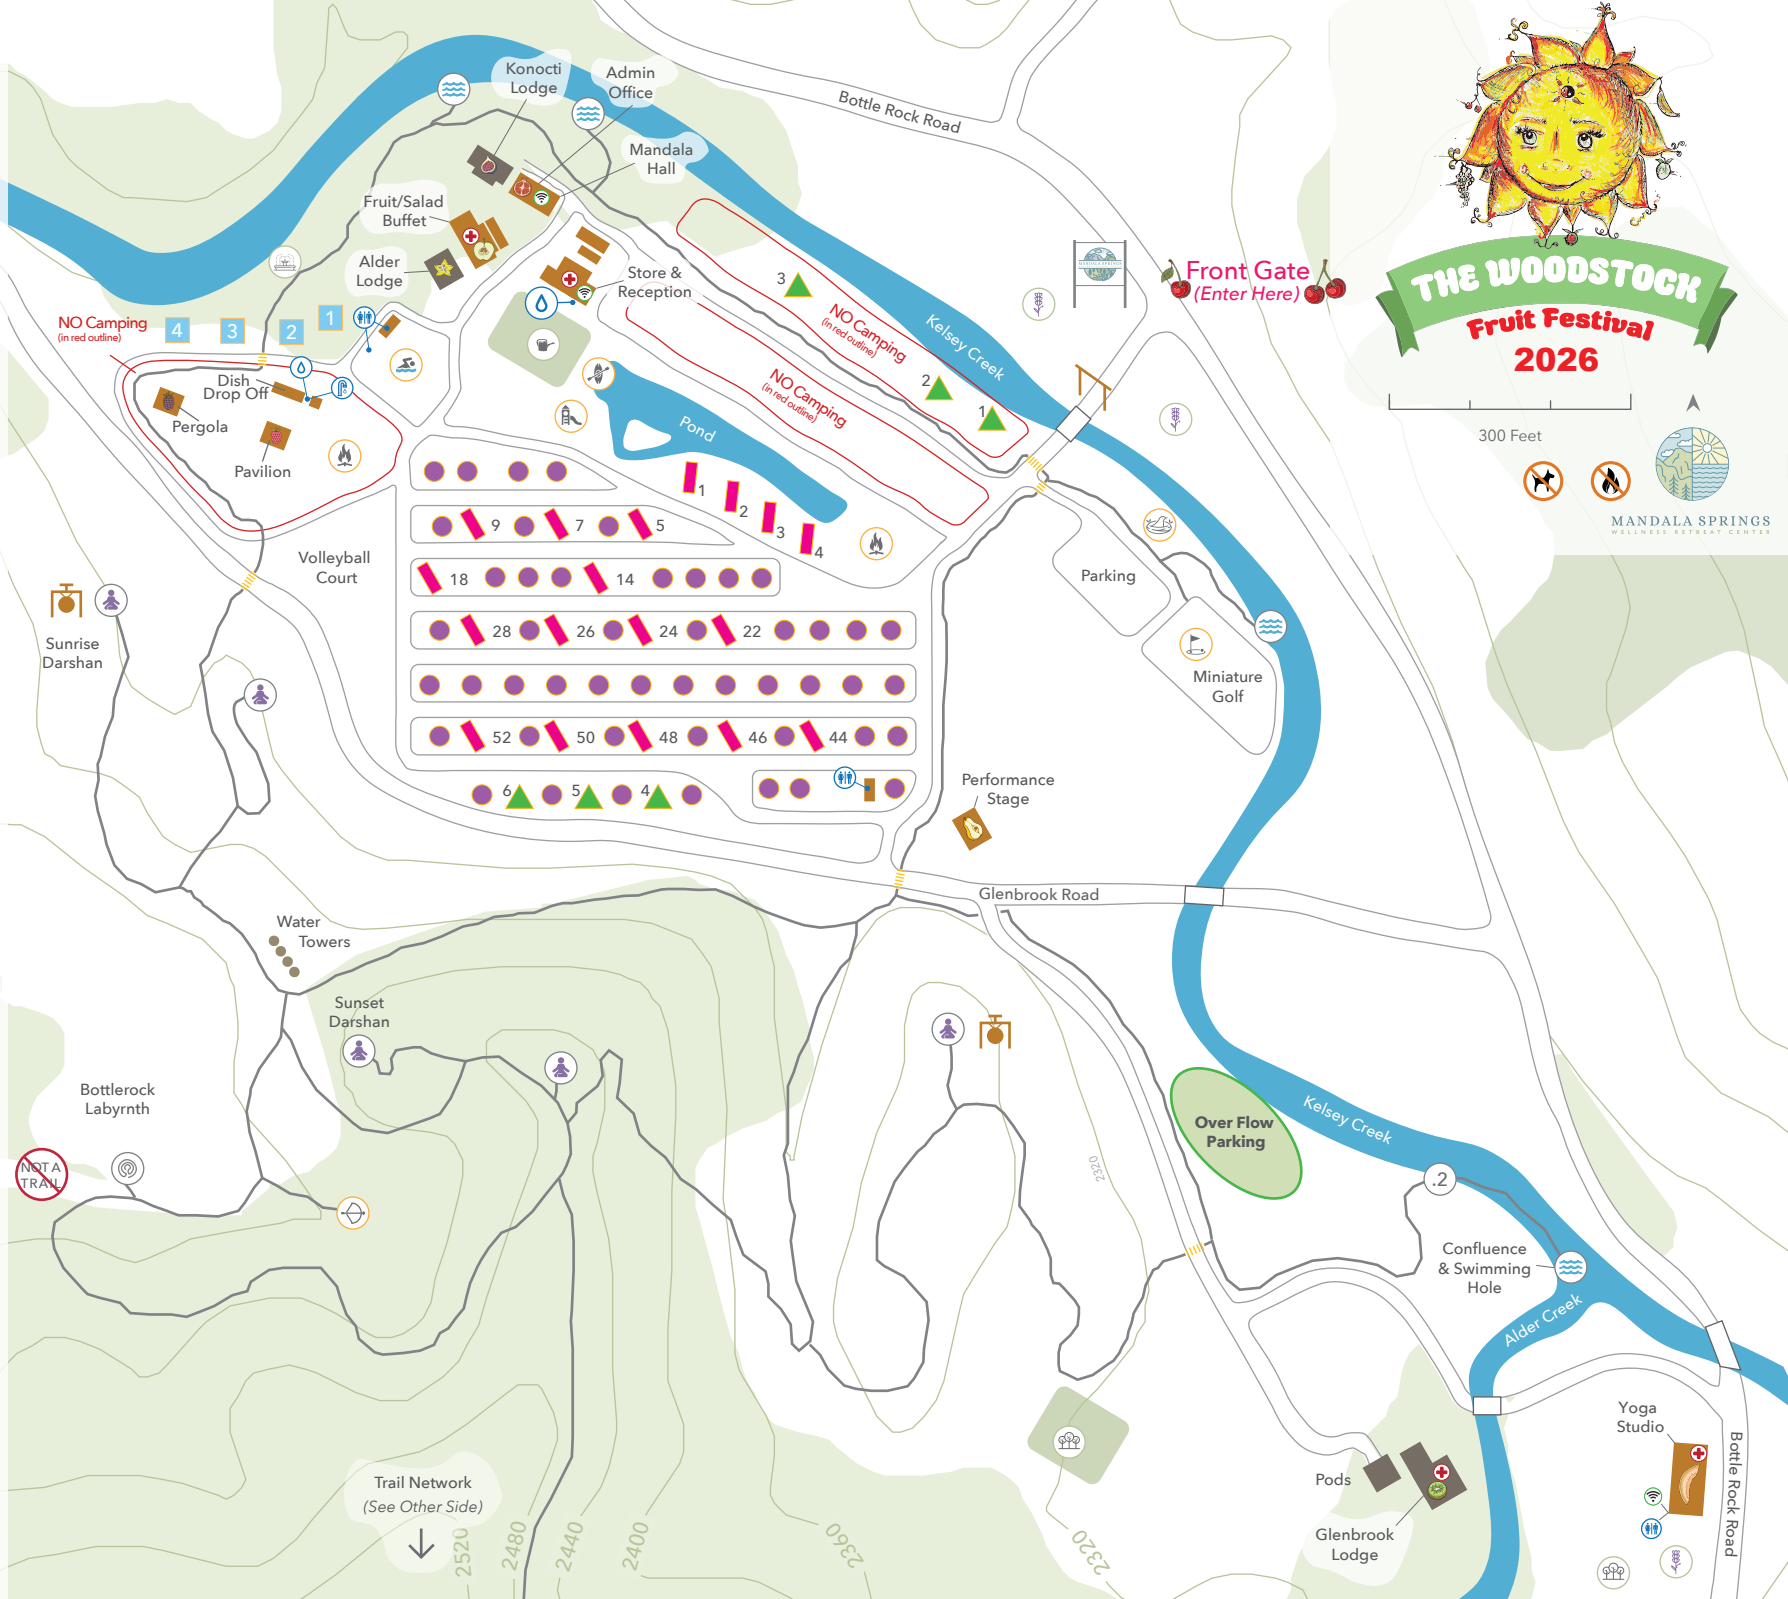

Campus Map

Store & Reception

Store Hours 10 - 5 daily

Items & services available:

- Snacks & Beverages
- Ice
- Gifts & Bookstore
- Activity Rentals
- Massage Appointments

Facilities

- Admin Office
- Yoga Studio
- Fruit + Salad Buffet
- Pavilion
- Pergola + Sugar Cane/Juice Station
- Performance Stage
- Public Toilets + Showers - ADA
- Filtered Water Stations
- Dirty Dishes Drop Off Station
- Creekside Terrace

- First Aid
- Wifi Access

Accommodations

- Cottages
- Rustic Cabins
- Glamping Tents
- RV Parking
- Camping anywhere except in red lined areas
- Alder Lodge (A1-A3)
- Konocti Lodge (K1-K8)
- Glenbrook Lodge
- Mandala Hall (M1-M4)

Activities

- Pool
- Boat Dock & Pond
- Fire Circles
- Play Ground
- Lawn Games + Sports
- Miniature Golf
- Archery Range
- The Nest

Mandala Farms

- Community Garden
- Lavender Fields
- Orchard

Trail System

- Meditation Spots
- Swimming Holes
- Gongs
- Bottle Rock Labyrinth

Trail Network (See Other Side)